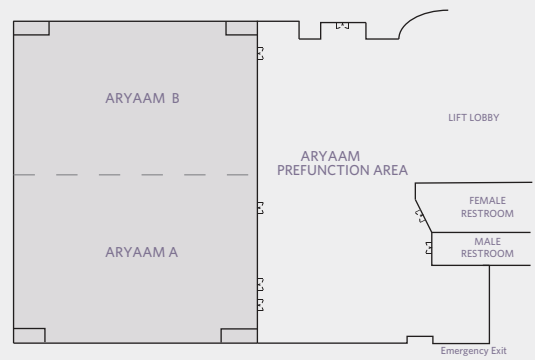

HYATT REGENCY DUBAI CREEK HEIGHTS  
 20<sup>th</sup> Street, Oud Metha Road,  
 P.O. Box 5668, Dubai, United Arab Emirates  
 T: +971 4 553 1234  
 dubaicreek.regency.hyatt.com

FLOOR PLANS

Ground Floor

Lower Floor - Ballroom

Ground Floor - Al Manzil

Lower Floor - Al Manzil