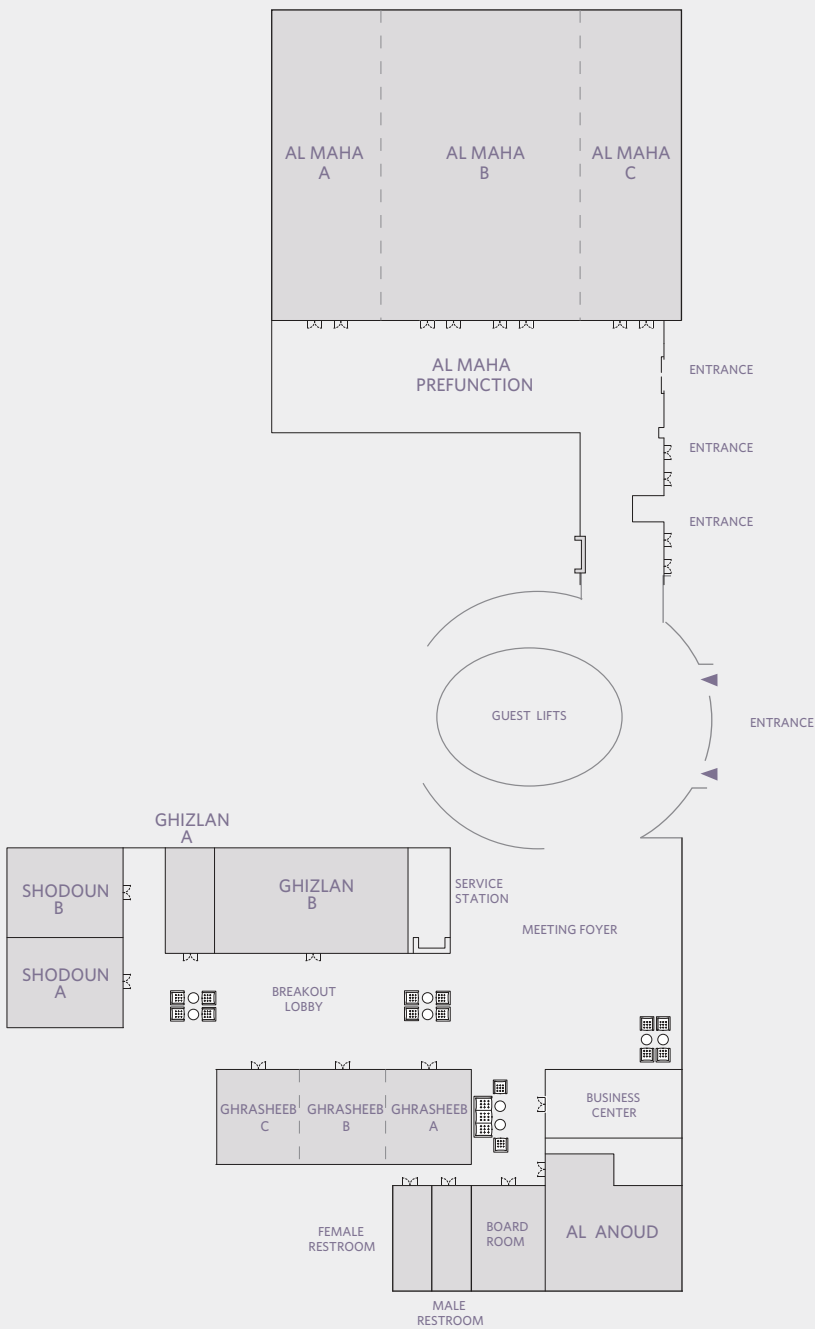

HYATT REGENCY DUBAI CREEK HEIGHTS  
 20<sup>th</sup> Street, Oud Metha Road,  
 P.O. Box 5668, Dubai, United Arab Emirates  
 T: +971 4 553 1234  
 dubaicreek.regency.hyatt.com

FLOOR PLANS

Ground Floor

Lower Floor - Ballroom

Ground Floor - Al Manzil

Lower Floor - Al Manzil